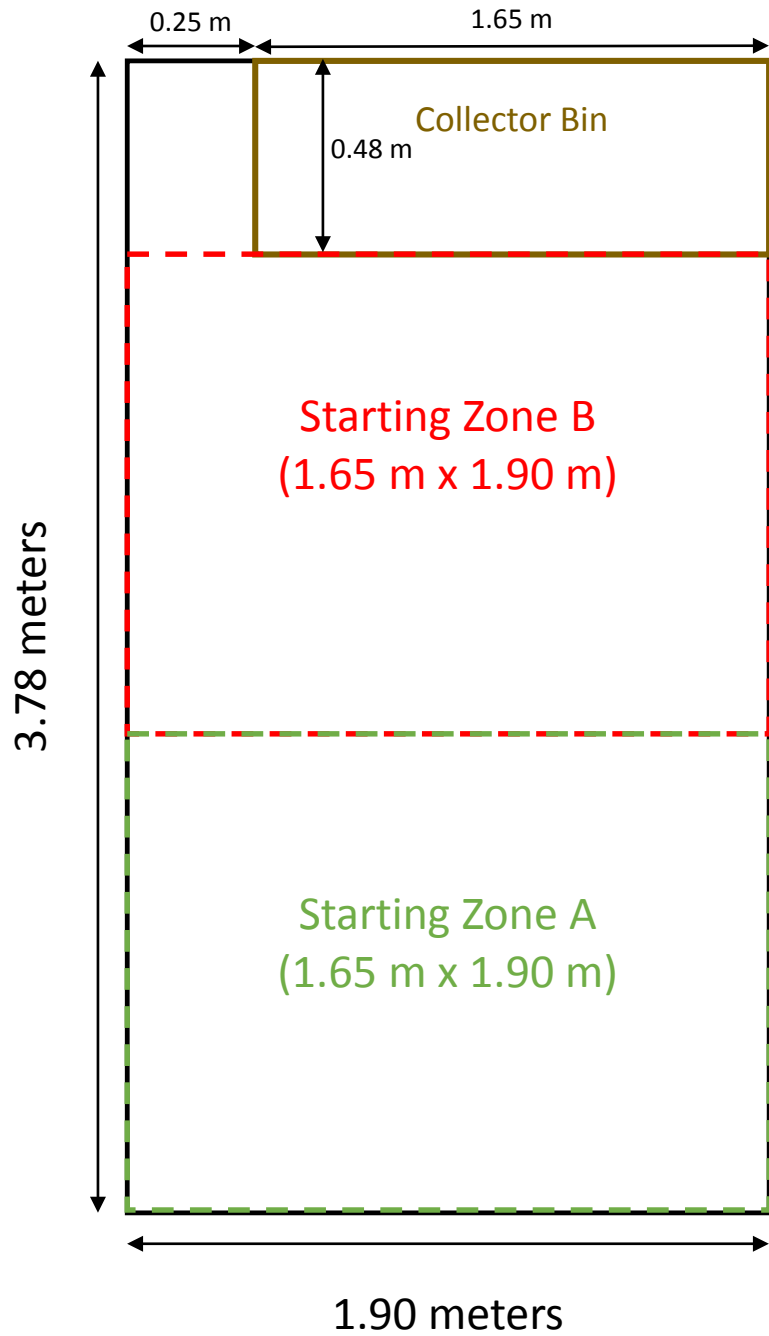

Alabama Astrobotics Lab – General Layout

Alabama Astrobotics Lab – Detailed Arena Layout

Alabama Astrobotics Lab – Starting Zone Detail

The Collector Bin is right-justified inside the Starting Zone with approximately 0.25 m of space on the left side.

Starting Zone Detail

Alabama Astrobotics Lab – Communications Detail