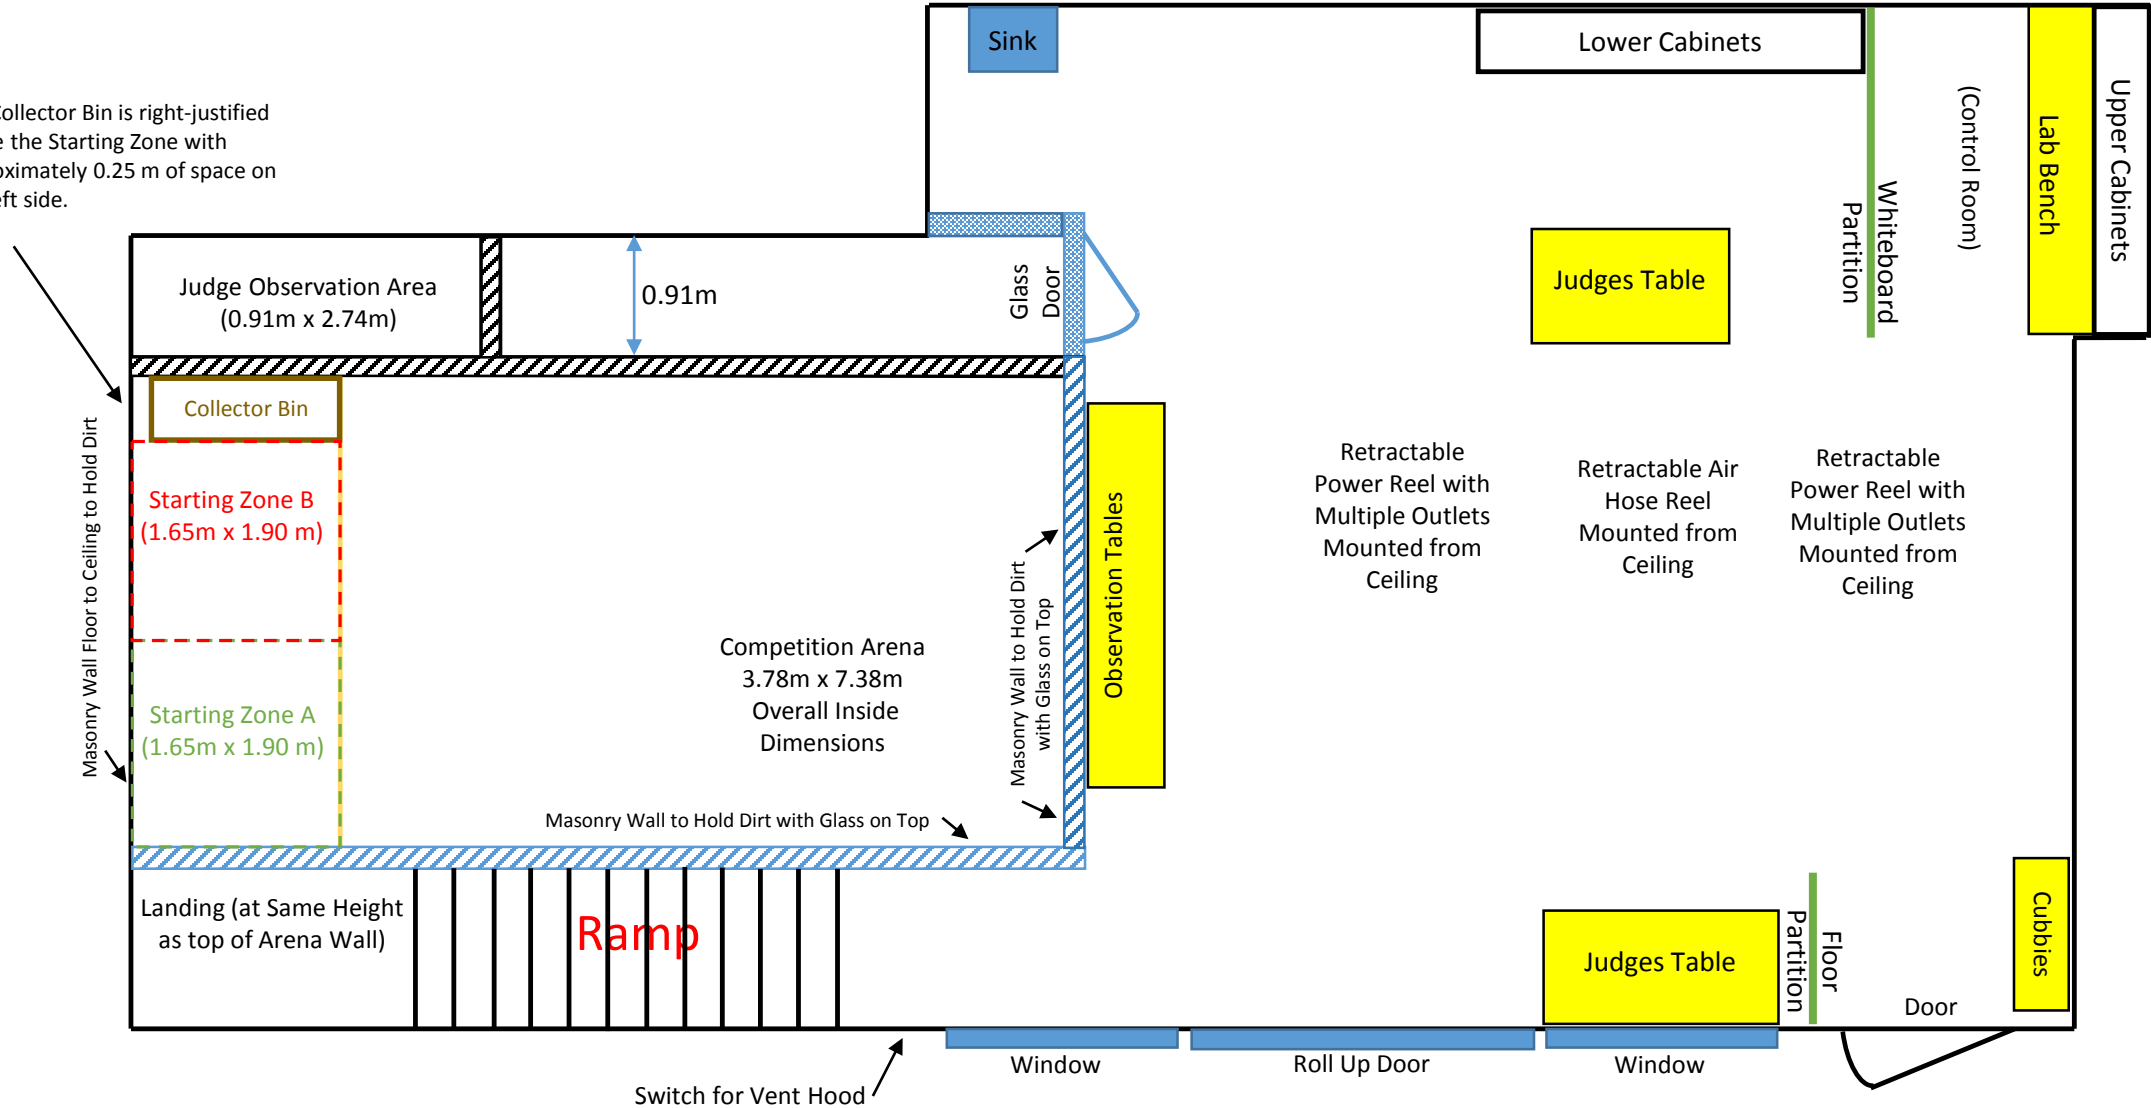

Alabama Astrobotics Lab – General Layout

Alabama Astrobotics Lab – Detailed Arena Layout

Alabama Astrobotics Lab – Starting Zone Detail

The Collector Bin is right-justified inside the Starting Zone with approximately 0.25 m of space on the left side.

Starting Zone Detail

Alabama Astrobotics Lab – Communications Detail