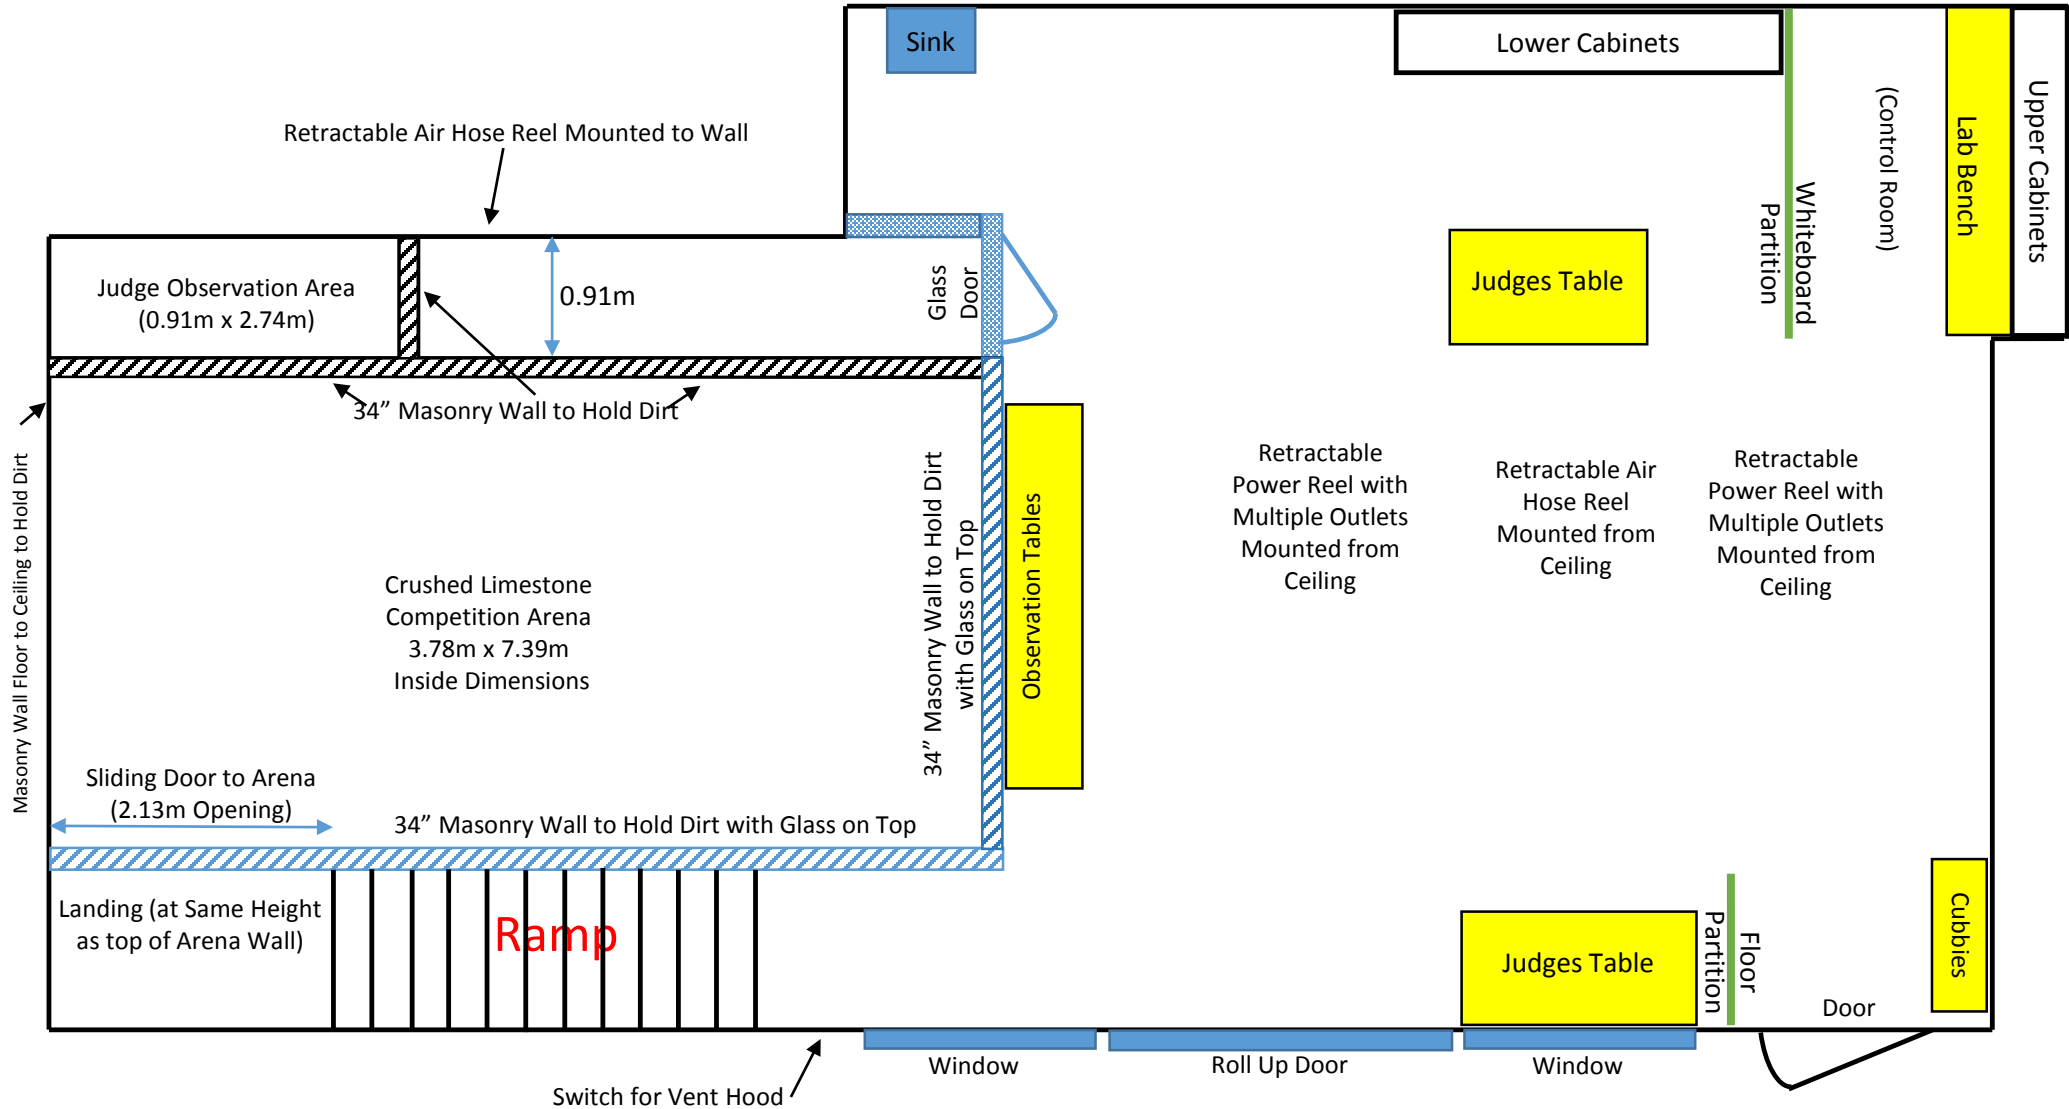

Alabama Astrobotics Lab – General Layout

Alabama Astrobotics Lab – Detailed Arena Layout

Alabama Astrobotics Lab – Starting Zone Detail

The Collector Bin is right-justified inside the Starting Zone with approximately 0.25 m of space on the left side.

Starting Zone Detail

Alabama Astrobotics Lab – Communications Detail