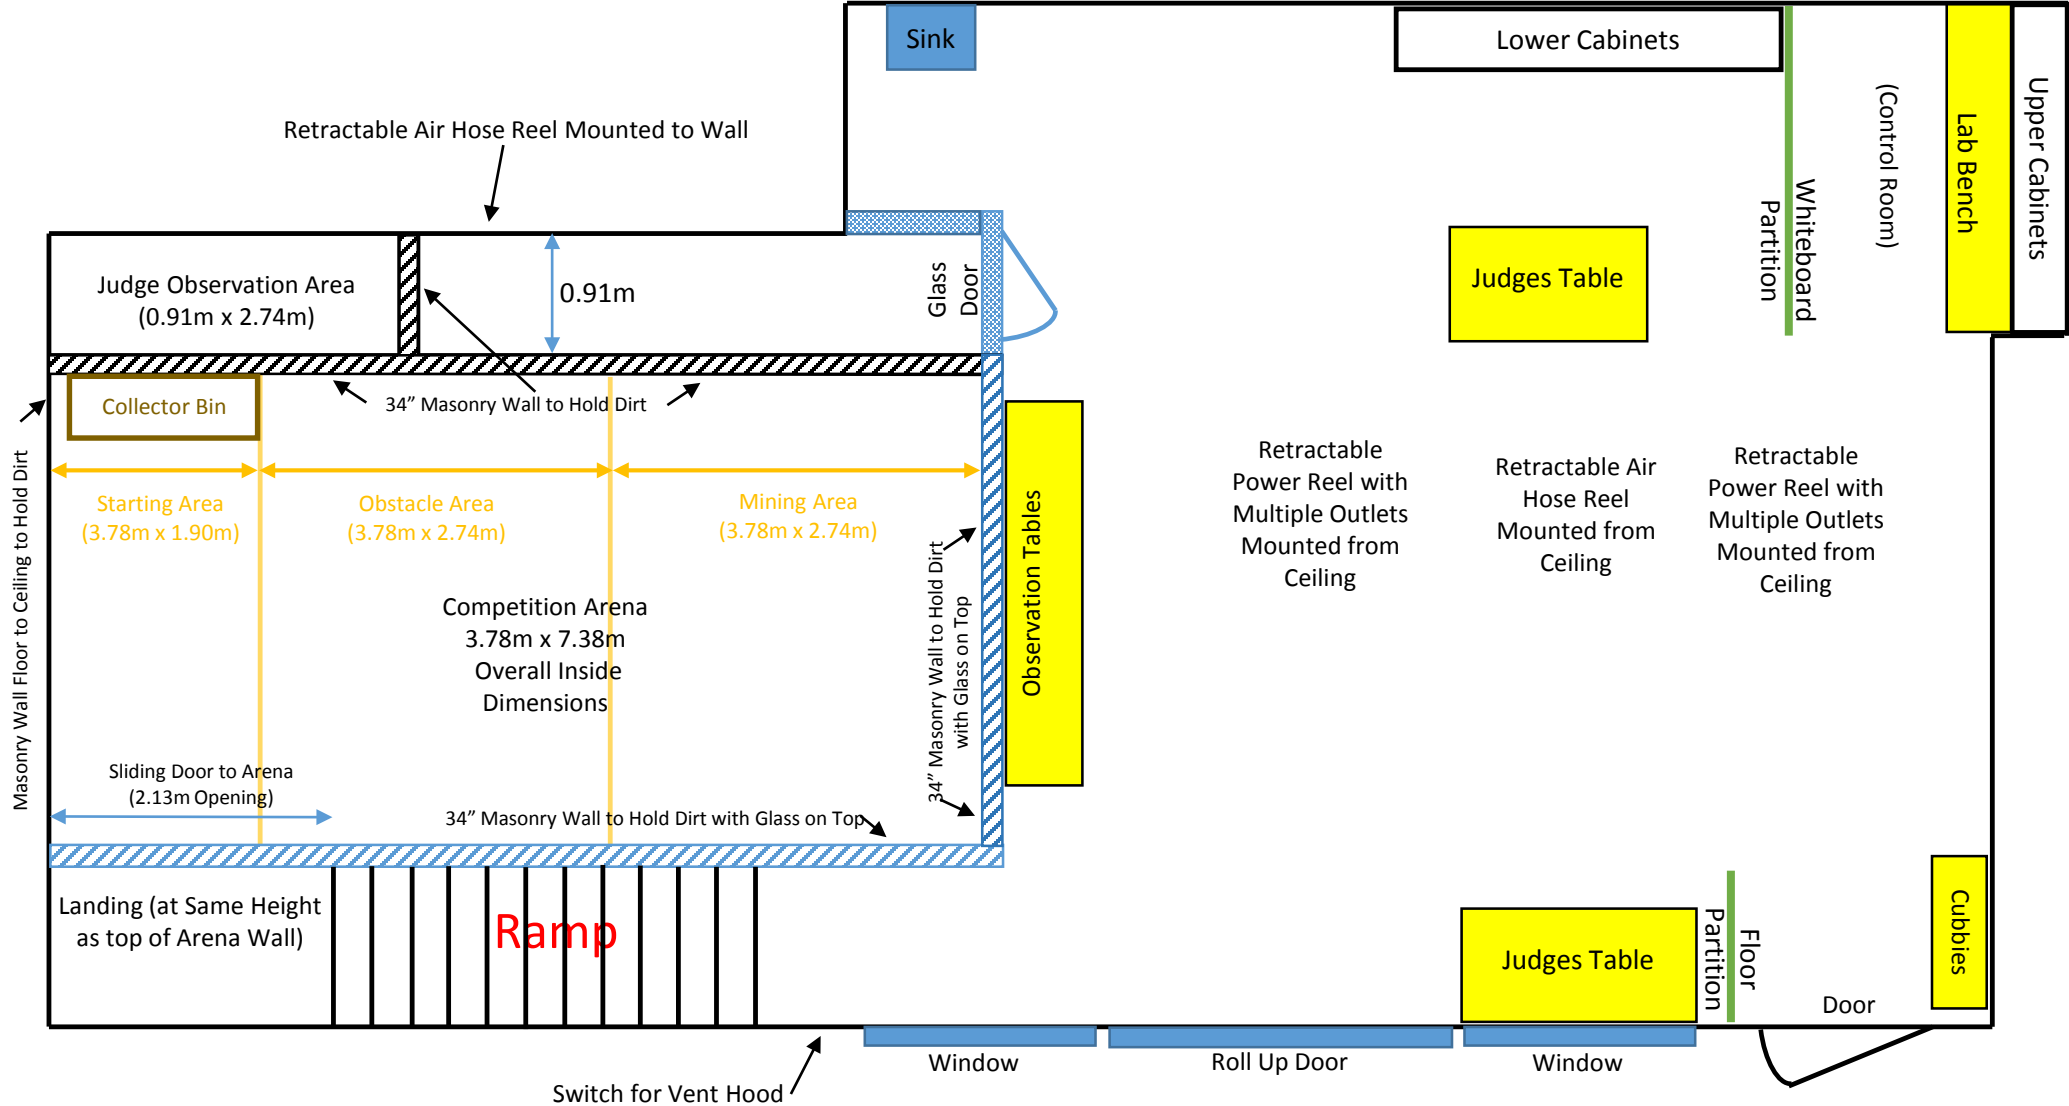

Alabama Astrobotics Lab – General Layout

Alabama Astrobotics Lab – Detailed Arena Layout

Alabama Astrobotics Lab – Starting Zone Detail

The Collector Bin is right-justified inside the Starting Zone with approximately 0.25 m of space on the left side.

Starting Zone Detail

Alabama Astrobotics Lab – Communications Detail